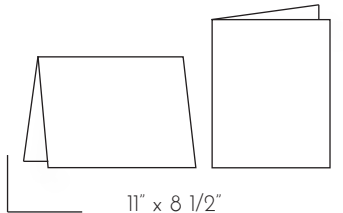

vertical tri-fold

6 7/8" x 3 1/2"  
scored at 2 3/8" and 4 3/4"

horizontal tri-fold

10 1/4" x 2 3/8"  
scored at 3 1/2" and 7"

A1  
(4bar)

both terms refer to the same size

3 1/2" x 4 7/8"

3 1/2" x 4 7/8"

9" x 6 1/4"  
scored at 4 1/2"

10" x 7"  
scored at 5"

A7

5 1/4" x 7 1/4"

5" x 7"

\*Seed Packet Envelope Die cut available in the Damask Love Etsy Shop. Original die available via Papertrey Ink

ENVELOPE

FLAT CARD

FOLDED CARDS

A8

5 1/2" x 8 1/8"

5 1/4" x 7 7/8"

10 1/2" x 7 7/8"  
scored at 5 1/4"

A9

5 3/4" x 8 3/4"

5 1/2" x 8 1/2"

11" x 8 1/2"  
scored at 5 1/2"

#10

4 1/8" x 9 1/2"

3 7/8" x 9 1/4"

7 3/4" x 9 1/4"  
scored at 3 7/8"

vertical tri-fold

11 3/8" x 9 1/4"  
scored at 3 7/8" and 7 3/4"

these measurements also apply for #10 top fold envelopes