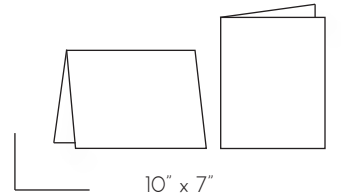

vertical tri-fold

6 7/8" x 3 1/2"  
scored at 2 3/8" and 4 3/4"

horizontal tri-fold

10 1/4" x 2 3/8"  
scored at 3 1/2" and 7"

A1  
(4bar)

both terms refer to the same size

3 1/2" x 4 7/8"

3 1/2" x 4 7/8"

5 1/2" x 4 1/4"

11" x 4 1/4"  
scored at 5 1/2"

8 1/2" x 5 1/2"  
scored at 4 1/4"

12 1/2" x 5 1/2"  
scored at 4 1/4" and 8 1/2"

16 1/4" x 5 1/2"  
scored at 5 1/2" and 9"

A6

4 3/4" x 6 1/2"

4 1/2" x 6 1/4"

9" x 6 1/4"  
scored at 4 1/2"

10" x 7"  
scored at 5"

A7

5 1/4" x 7 1/4"

5" x 7"

\*Seed Packet Envelope Die cut available in the Damask Love Etsy Shop. Original die available via Papertrey Ink

ENVELOPE

FLAT CARD

FOLDED CARDS

A8

5 1/2" x 8 1/8"

5 1/4" x 7 7/8"

10 1/2" x 7 7/8"  
scored at 5 1/4"

A9

5 3/4" x 8 3/4"

5 1/2" x 8 1/2"