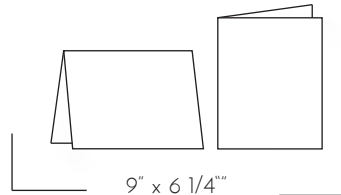

vertical tri-fold

6 7/8" x 3 1/2"  
scored at 2 3/8" and 4 3/4"

horizontal tri-fold

10 1/4" x 2 3/8"  
scored at 3 1/2" and 7"

A1  
(4bar)

both terms refer to the same size

3 1/2" x 4 7/8"

3 1/2" x 4 7/8"

3 1/2" x 9 3/4"  
scored at 4 7/8"

7" x 4 7/8"  
scored at 3 1/2"

vertical tri-fold

10 1/4" x 4 7/8"  
scored at 3 1/2" and 7"

horizontal tri-fold

14 3/8" x 3 1/2"  
scored at 4 7/8" and 9 3/4"

A2

3 1/2" x 4 7/8"

5 1/2" x 4 1/4"

11" x 4 1/4"  
scored at 5 1/2"

8 1/2" x 5 1/2"  
scored at 4 1/4"

12 1/2" x 5 1/2"  
scored at 4 1/4" and 8 1/2"

16 1/4" x 5 1/2"  
scored at 5 1/2" and 9"

A6

4 3/4" x 6 1/2"

4 1/2" x 6 1/4"

9" x 6 1/4"  
scored at 4 1/2"

10" x 7"  
scored at 5"

A7

5 1/4" x 7 1/4"

5" x 7"

\*Seed Packet Envelope Die cut available in the Damask Love Etsy Shop. Original die available via Papertrey Ink

ENVELOPE

FLAT CARD