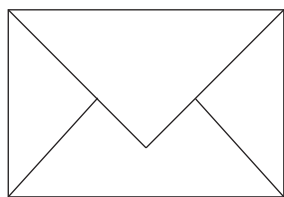

3 1/2" x 9 3/4"  
scored at 4 7/8"

7" x 4 7/8"  
scored at 3 1/2"

vertical tri-fold

10 1/4" x 4 7/8"  
scored at 3 1/2" and 7"

horizontal tri-fold

14 3/8" x 3 1/2"  
scored at 4 7/8" and 9 3/4"

A2

3 1/2" x 4 7/8"

5 1/2" x 4 1/4"

11" x 4 1/4"  
scored at 5 1/2"

8 1/2" x 5 1/2"  
scored at 4 1/4"

12 1/2" x 5 1/2"  
scored at 4 1/4" and 8 1/2"

16 1/4" x 5 1/2"  
scored at 5 1/2" and 9"

A6

4 3/4" x 6 1/2"

4 1/2" x 6 1/4"

9" x 6 1/4"  
scored at 4 1/2"

10" x 7"  
scored at 5"

A7

5 1/4" x 7 1/4"

5" x 7"

\*Seed Packet Envelope Die cut available in the Damask Love Etsy Shop. Original die available via Papertrey Ink

ENVELOPE

FLAT CARD