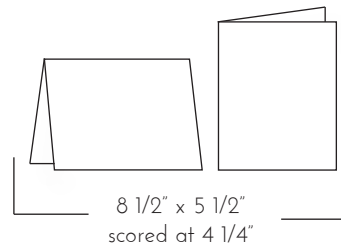

vertical tri-fold

6 7/8" x 3 1/2"  
scored at 2 3/8" and 4 3/4"

horizontal tri-fold

10 1/4" x 2 3/8"  
scored at 3 1/2" and 7"

A1  
(4bar)

both terms refer to the same size

3 1/2" x 4 7/8"

3 1/2" x 4 7/8"

3 1/2" x 9 3/4"  
scored at 4 7/8"

7" x 4 7/8"  
scored at 3 1/2"

vertical tri-fold

10 1/4" x 4 7/8"  
scored at 3 1/2" and 7"

horizontal tri-fold

14 3/8" x 3 1/2"  
scored at 4 7/8" and 9 3/4"

A2

3 1/2" x 4 7/8"

5 1/2" x 4 1/4"

11" x 4 1/4"  
scored at 5 1/2"

8 1/2" x 5 1/2"  
scored at 4 1/4"

12 1/2" x 5 1/2"  
scored at 4 1/4" and 8 1/2"

16 1/4" x 5 1/2"  
scored at 5 1/2" and 9"

A6

4 3/4" x 6 1/2"

4 1/2" x 6 1/4"

9" x 6 1/4"  
scored at 4 1/2"

10" x 7"  
scored at 5"

A7

5 1/4" x 7 1/4"

5" x 7"

\*Seed Packet Envelope Die cut available in the Damask Love Etsy Shop. Original die available via Papertrey Ink

ENVELOPE

FLAT CARD