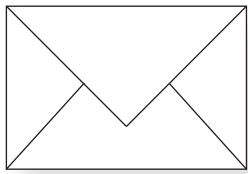

ENVELOPE

FLAT CARD

FOLDED CARDS

A8

5 1/2" x 8 1/8"