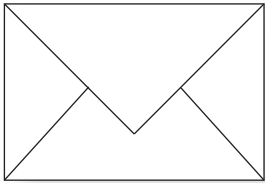

9" x 6 1/4"  
scored at 4 1/2"

10" x 7"  
scored at 5"

A7

5 1/4" x 7 1/4"

5" x 7"

\*Seed Packet Envelope Die cut available in the Damask Love Etsy Shop. Original die available via Papertrey Ink

ENVELOPE

FLAT CARD

FOLDED CARDS

A8

5 1/2" x 8 1/8"

5 1/4" x 7 7/8"

10 1/2" x 7 7/8"  
scored at 5 1/4"

A9

5 3/4" x 8 3/4"

5 1/2" x 8 1/2"