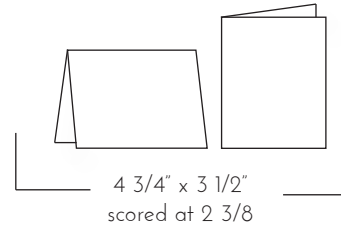

ENVELOPE

FLAT CARD

FOLDED CARDS

Seed Packet\*

2 5/8" x 3 7/8"

2 3/8" x 3 1/2"

2 3/8" x 7"  
scored at 3 1/2"

4 3/4" x 3 1/2"  
scored at 2 3/8"

vertical tri-fold

6 7/8" x 3 1/2"  
scored at 2 3/8" and 4 3/4"

horizontal tri-fold

10 1/4" x 2 3/8"  
scored at 3 1/2" and 7"

A1  
(4bar)

both terms refer to the same size

3 1/2" x 4 7/8"

3 1/2" x 4 7/8"

3 1/2" x 9 3/4"  
scored at 4 7/8"

7" x 4 7/8"  
scored at 3 1/2"

vertical tri-fold

10 1/4" x 4 7/8"  
scored at 3 1/2" and 7"

horizontal tri-fold

14 3/8" x 3 1/2"  
scored at 4 7/8" and 9 3/4"

A2

3 1/2" x 4 7/8"

5 1/2" x 4 1/4"

11" x 4 1/4"  
scored at 5 1/2"

8 1/2" x 5 1/2"  
scored at 4 1/4"

12 1/2" x 5 1/2"  
scored at 4 1/4" and 8 1/2"

16 1/4" x 5 1/2"  
scored at 5 1/2" and 9"

A6

4 3/4" x 6 1/2"

4 1/2" x 6 1/4"