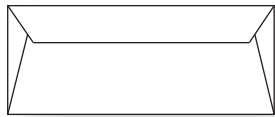

vertical tri-fold

6 7/8" x 3 1/2"  
scored at 2 3/8" and 4 3/4"

horizontal tri-fold

10 1/4" x 2 3/8"  
scored at 3 1/2" and 7"

A1  
(4bar)

both terms refer to the same size

3 1/2" x 4 7/8"

3 1/2" x 4 7/8"

9" x 6 1/4"  
scored at 4 1/2"

10" x 7"  
scored at 5"

A7

5 1/4" x 7 1/4"

5" x 7"

\*Seed Packet Envelope Die cut available in the Damask Love Etsy Shop. Original die available via Papertrey Ink

ENVELOPE

FLAT CARD

FOLDED CARDS

A8

5 1/2" x 8 1/8"

5 1/4" x 7 7/8"

10 1/2" x 7 7/8"  
scored at 5 1/4"

A9

5 3/4" x 8 3/4"

5 1/2" x 8 1/2"

11" x 8 1/2"  
scored at 5 1/2"

#10

4 1/8" x 9 1/2"

3 7/8" x 9 1/4"

7 3/4" x 9 1/4"  
scored at 3 7/8"

vertical tri-fold

11 3/8" x 9 1/4"  
scored at 3 7/8" and 7 3/4"

these measurements also apply for #10 top fold envelopes