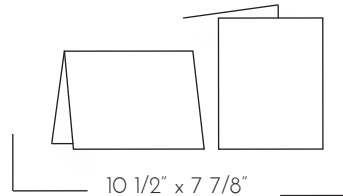

vertical tri-fold

6 7/8" x 3 1/2"  
scored at 2 3/8" and 4 3/4"

horizontal tri-fold

10 1/4" x 2 3/8"  
scored at 3 1/2" and 7"

A1  
(4bar)

both terms refer to the same size

3 1/2" x 4 7/8"

3 1/2" x 4 7/8"

9" x 6 1/4"  
scored at 4 1/2"

10" x 7"  
scored at 5"

A7

5 1/4" x 7 1/4"

5" x 7"

\*Seed Packet Envelope Die cut available in the Damask Love Etsy Shop. Original die available via Papertrey Ink

ENVELOPE

FLAT CARD

FOLDED CARDS

A8

5 1/2" x 8 1/8"

5 1/4" x 7 7/8"

10 1/2" x 7 7/8"  
scored at 5 1/4"

A9

5 3/4" x 8 3/4"

5 1/2" x 8 1/2"

11" x 8 1/2"  
scored at 5 1/2"

#10

4 1/8" x 9 1/2"

3 7/8" x 9 1/4"

7 3/4" x 9 1/4"  
scored at 3 7/8"

vertical tri-fold

11 3/8" x 9 1/4"  
scored at 3 7/8" and 7 3/4"

these measurements also apply for #10 top fold envelopes