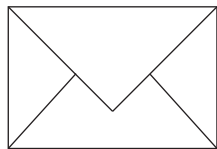

3 1/2" x 9 3/4"  
scored at 4 7/8"

7" x 4 7/8"  
scored at 3 1/2"

vertical tri-fold

10 1/4" x 4 7/8"  
scored at 3 1/2" and 7"

horizontal tri-fold

14 3/8" x 3 1/2"  
scored at 4 7/8" and 9 3/4"

A2

3 1/2" x 4 7/8"

5 1/2" x 4 1/4"

11" x 4 1/4"  
scored at 5 1/2"

8 1/2" x 5 1/2"  
scored at 4 1/4"

12 1/2" x 5 1/2"  
scored at 4 1/4" and 8 1/2"

16 1/4" x 5 1/2"  
scored at 5 1/2" and 9"

A6

4 3/4" x 6 1/2"

4 1/2" x 6 1/4"

9" x 6 1/4"  
scored at 4 1/2"

10" x 7"  
scored at 5"

A7

5 1/4" x 7 1/4"

5" x 7"

\*Seed Packet Envelope Die cut available in the Damask Love Etsy Shop. Original die available via Papertrey Ink

ENVELOPE

FLAT CARD